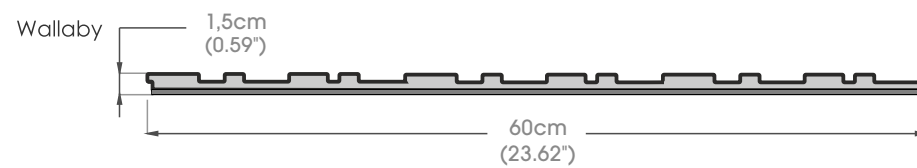

MANUAL

material	MDF
height	2800 mm (110.24")
thickness	15 mm (0.59")
length	600 mm (23.62")
colours	mix
finish	semi-mat