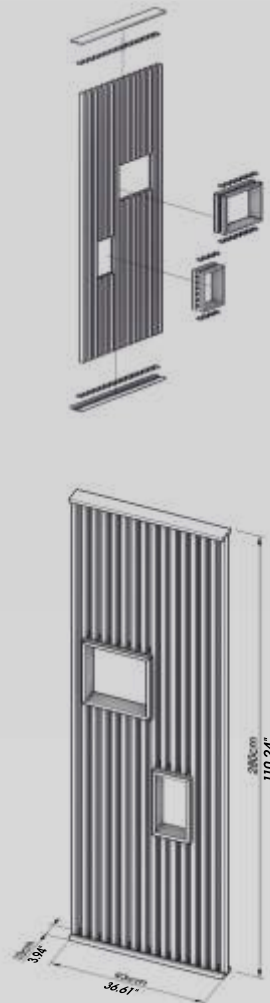

Partition slat wall with shelves

MDF
Saragossa Eiche
93 x 280 cm
(36.61" x 110.24")