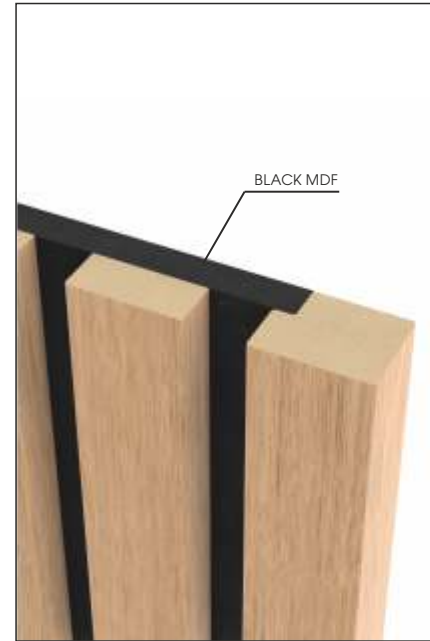

# Wall decoration LB21 & LB22

LB 21

LB 22

<b>material</b>	MDF	MDF
<b>height</b>	53 mm (2.1")	95 mm (3.74")
<b>thickness</b>	22 mm (0.87")	30 mm (1.18")
<b>length</b>	2000 mm (78.74")	2000 mm (78.74")