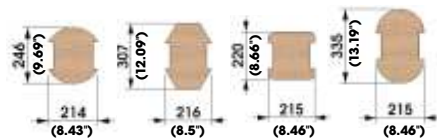

Partition wall with shelves

MDF
Saragossa OAK

Shelves overlay for enlarge space: