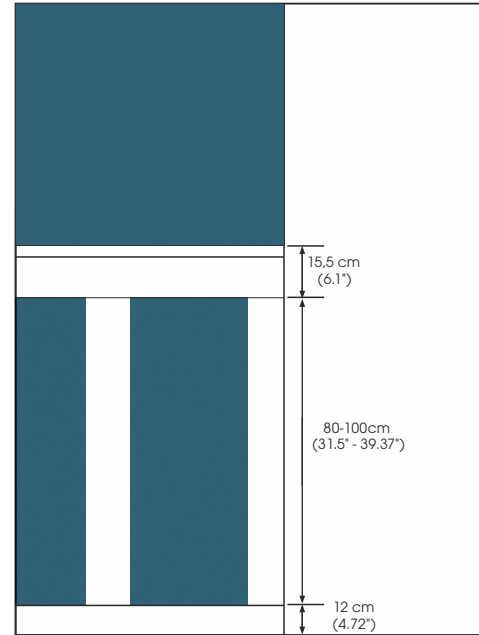

# WALL DECORATIONS

16 mm (0.63")

# Art panelling

material	MDF
dimension (after assembly)	110 cm (43.3")
thickness	16-30 mm (0.63"-1.18")
length	2000 mm (78.74")
colour	white primer
finish	primer

## Accessories for Art panelling

Upper panel of Art panelling	material	MDF
	height	110 mm (4.33")
	thickness	30 mm (1.18")
	length	2000 mm (78.74")
	finish	primer

Vertical panel of Art panelling	material	MDF
	height	125 mm (4.92")
	thickness	16 mm (0.63")
	length	2000 mm (78.74")
	finish	primer

# Modern panelling

material	MDF
dimension (after assembly)	107-127 cm (42.13"-50")
thickness	16-22 mm (0.65"- 0.87")
length	2000 mm (78.74")
colour	white primer
finish	primer