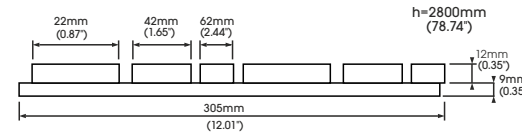

PET 9 mm (0.354")
Lamels 12mm x 22/42/62 mm
(0.472" x 0.87"/1.65"/2.44") MDF
Saragossa Oak

PET 9 mm (0.354")
Lamels 12mm x 6x42 mm
(0.472" x 6x 1.65") MDF
Saragossa Oak