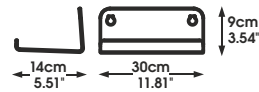

## ACCESSORIES

Magnetic Board  
Steel, RAL 9005 matt

Hook  
Steel, RAL 9005 matt

Clothing Hanger  
Natural wood  
Ø70mm  
Ø2.76"

Shelf 30  
Steel, RAL 9005 matt

Shelf 56  
Steel, RAL 9005 matt

Shelf 73  
Steel, RAL 9005 matt