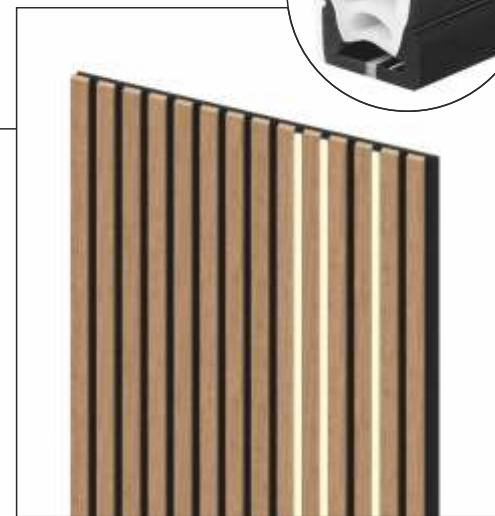

Panel LED
60x280cm
(23.62"x110.24")