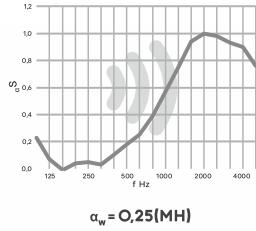

Acoustic slat pannels on felt

PET 9 mm (0.354") + Lamels 12mm x 28mm (0.472" x 1.102") MDF