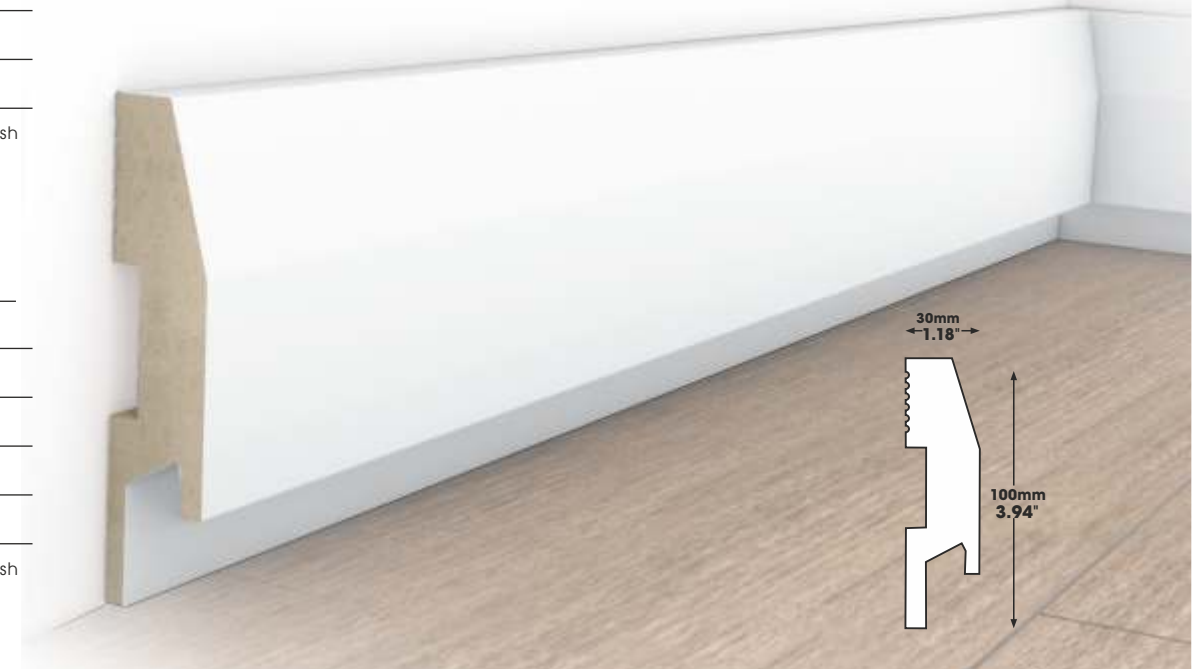

LB9 LED

material	MDF
height	100 mm (3.94")
thickness	30 mm (1.18")
length	2000 mm (78.74")
colours	white, grey, black
finish	semi-mat, gloss
finish	primed, UV-resistant RAL varnish