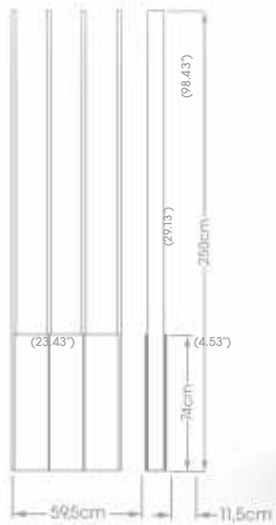

„TONNY“ - modular partition wall

MDF
Saragossa OAK