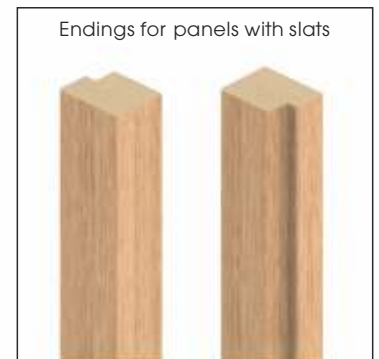

Slat panels on MDF

background material	black MDF
slats material	MDF
height	2800 mm (110.24")
thickness	21 mm (0.83")
length	300, 600, 900 mm (11.81", 23.62", 35.43")
colours	Saragossa Oak,
finish	semi-mat