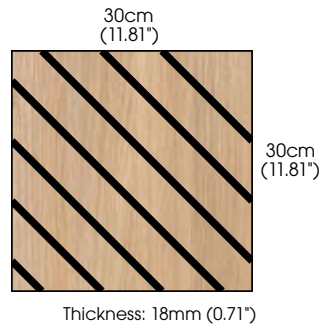

DECORATIVE PANELS

Natural wood veneer on PET felt
CNC milled acoustic wall panels.

Model: 116

Natural Oak