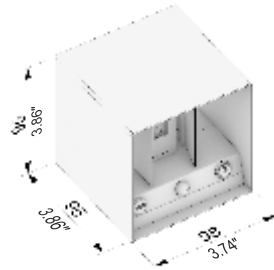

Rechargeable LED light unit

dedicated for **FOGE** slat panel

two colours:
2700K - 4000K

USB-C
charged

4000mAh
battery

EASY
to install