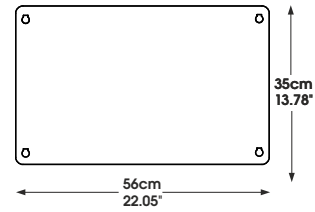

ACCESSORIES