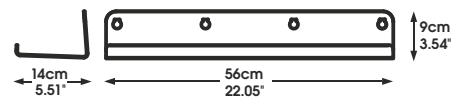

## ACCESSORIES

Magnetic Board  
Steel, RAL 9005 matt

Hook  
Steel, RAL 9005 matt

Clothing Hanger  
Natural wood  
Ø70mm  
Ø2.76"

Shelf 30  
Steel, RAL 9005 matt

Shelf 56  
Steel, RAL 9005 matt

Shelf 73  
Steel, RAL 9005 matt