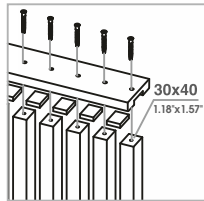

HB 07

MDF
white
63 x 250 cm
(24.8" x 98.43")
93 x 280 cm
(36.61" x 98.43")
...& more