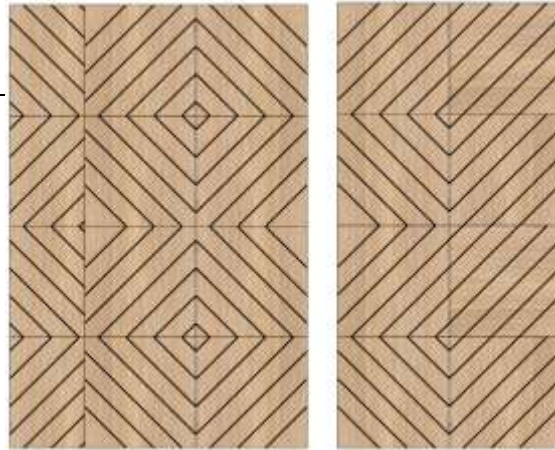

DECORATIVE PANELS

Natural wood veneer on PET felt
CNC milled acoustic wall panels.

Model: 116

Natural Oak