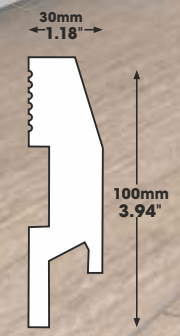

LB9 LED

material	MDF
height	100 mm (3.94")
thickness	30 mm (1.18")
length	2000 mm (78.74")
colours	white, grey, black
finish	semi-mat, gloss
finish	primed, UV-resistant RAL varnish