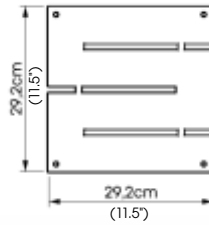

Mounting clips for LB boards

material/colour	steel/metalic
quantity	30 pcs.
description	clamps, screws, dowels

Corner for skirting boards

material	MDF
height	60, 80, 100, 120 mm (2.36", 3.15", 3.94", 4.72")
cross-section	19x19 mm (0.75" x 0.75")
colour	white
finish	semi-mat, gloss

# PARTITION WALLS

**HB 03**

MDF 18mm (0.71")  
Black  
90 x 240 cm  
(35.43" x 94.5")

**HB 04**

MDF 18mm (0.71")  
Black  
90 x 240 cm  
(35.43" x 94.5")

### HB 20

MDF  
Saragossa OAK  
29,2 x 29,2 cm  
(11.5" x 11.5")