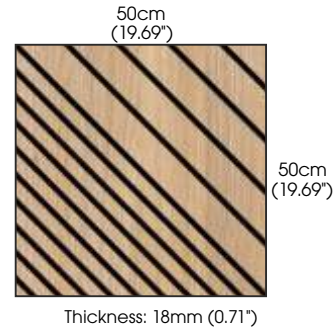

Model: 118

Natural Oak