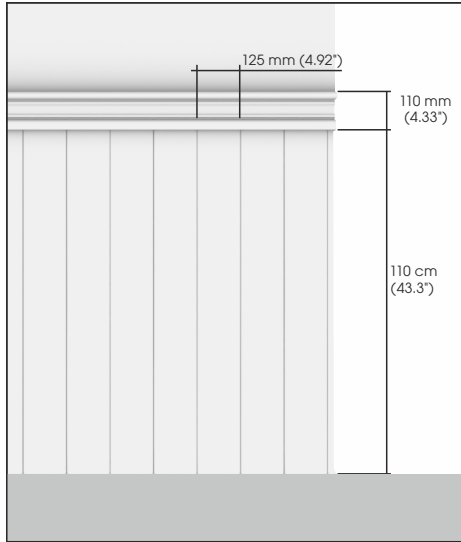

## LO4

material	MDF
height	80, 100 mm (3.15", 3.94")
thickness	12, 15 mm (0.5", 0.59")
length	2000, 2400 mm (78.74", 94.5")
colour	white paper .veneer
finish	semi-mat

Mounting clips for LB boards

material/colour	steel/metalic
quantity	30 pcs.
description	clamps, screws, dowels

Corner for skirting boards

material	MDF
height	60, 80, 100, 120 mm (2.36", 3.15", 3.94", 4.72")
cross-section	19x19 mm (0.75" x 0.75")
colour	white
finish	semi-mat, gloss

Stickers for LO1 boards

material	MDF
height	max. 100 mm (3.94")
colour	white
description	2 pcs. - left and right

Mounting clips for LO boards

material/colour	ABS/black
quantity	30 pcs.
description	clamps, screws, dowels

# WALL DECORATIONS

16 mm (0.63")