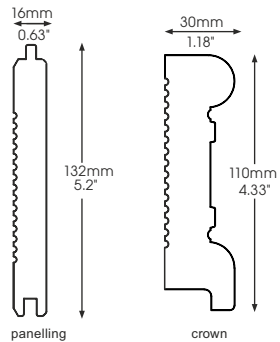

Modern panelling

material	MDF
dimension (after assembly)	107-127 cm (42.13"-50")
thickness	16-22 mm (0.65"- 0.87")
length	2000 mm (78.74")
colour	white primer
finish	primer

Accessories for Modern panelling

Upper panel of Modern panelling	symbol	MDF
	height	155 mm (6.1")
	thickness	22 mm (0.87")
	length	2000 mm (78.74")
	finish	primer

Vertical panel of Modern panelling	material	MDF
	height	100 mm (3.94")
	thickness	12 mm (0.5")
	length	2000 mm (78.74")
	finish	primer

Panelling corner	material	MDF
	height	120 mm (4.72")
	thickness	16 mm (0.63")
	length	2000 mm (78.74")
	finish	primer

End cap of Modern upper panel	material	MDF
	height	22 mm (0.87")
	thickness	22 mm (0.87")
	length	1200 mm (47.24")
	finish	white