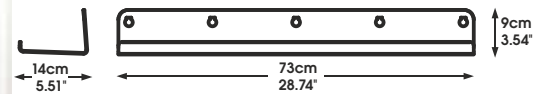

## ACCESSORIES

Magnetic Board  
Steel, RAL 9005 matt

Hook  
Steel, RAL 9005 matt

Clothing Hanger  
Natural wood  
Ø70mm  
Ø2.76"

Shelf 30  
Steel, RAL 9005 matt

Shelf 56  
Steel, RAL 9005 matt

Shelf 73  
Steel, RAL 9005 matt