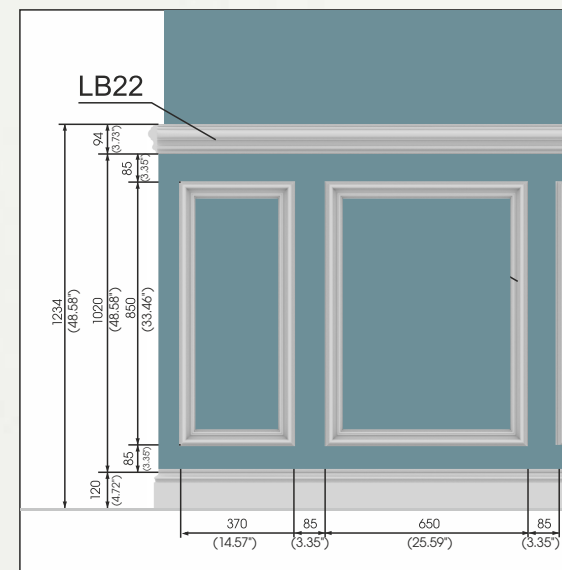

# SERVAL

MANUAL

material	MDF
height	2800 mm (110.24")
thickness	15 mm (0.59")
length	600 mm (23.62")
colours	mix
finish	semi-mat

# Wall decoration LB21 & LB22

LB 21

LB 22

<b>material</b>	MDF	MDF
<b>height</b>	53 mm (2.1")	95 mm (3.74")
<b>thickness</b>	22 mm (0.87")	30 mm (1.18")
<b>length</b>	2000 mm (78.74")	2000 mm (78.74")