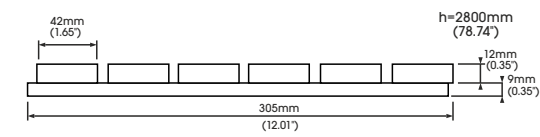

PET 9 mm (0.354")
Lamels 12mm x 22/42/62 mm
(0.472" x 0.87"/1.65"/2.44") MDF
Saragossa Oak

PET 9 mm (0.354")
Lamels 12mm x 6x42 mm
(0.472" x 6x 1.65") MDF
Saragossa Oak