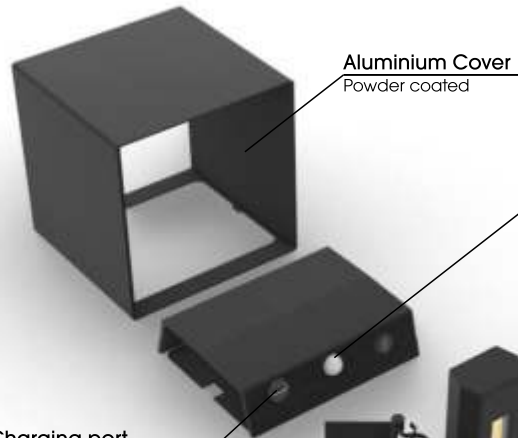

# Rechargeable LED light unit

dedicated for **FOGE** slat panel

two colours:  
**2700K - 4000K**

**USB-C**  
charged

**4000mAh**  
battery

**EASY**  
to install

**Aluminium Cover**  
Powder coated

**Motion sensor**  
The motion sensor reacts during the dark and switches the lamp on when movement is detected.

**Charging port**  
Type USB-C, 5V DC

**Adjustable light angle**  
The upper and lower flaps can be moved to change the light angle.