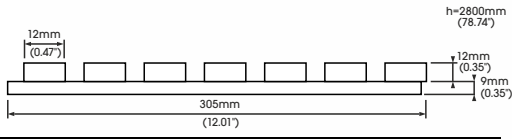

Acoustic slat pannels on felt

PET 9 mm (0.354") + Lamels 12mm x 28mm (0.472" x 1.102") MDF