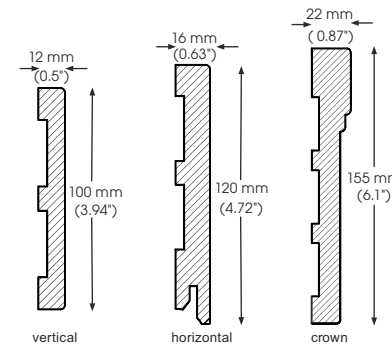

16 mm (0.63")

Art panelling

material	MDF
dimension (after assembly)	110 cm (43.3")
thickness	16-30 mm (0.63"-1.18")
length	2000 mm (78.74")
colour	white primer
finish	primer

Accessories for Art panelling

Upper panel of Art panelling	material	MDF
	height	110 mm (4.33")
	thickness	30 mm (1.18")
	length	2000 mm (78.74")
	finish	primer

Vertical panel of Art panelling	material	MDF
	height	125 mm (4.92")
	thickness	16 mm (0.63")
	length	2000 mm (78.74")
	finish	primer

Panelling corner	material	MDF
	height	22 mm (0.87")
	thickness	22 mm (0.87")
	length	1200 mm (47.24")
	finish	primer

End cap of Art upper panel	material	MDF
	height	110 mm (4.33")
	thickness	30 mm (1.18")
	finish	white

Modern panelling

material	MDF
dimension (after assembly)	107-127 cm (42.13"-50")
thickness	16-22 mm (0.65"- 0.87")
length	2000 mm (78.74")
colour	white primer
finish	primer

Accessories for Modern panelling

Upper panel of Modern panelling	symbol	MDF
	height	155 mm (6.1")
	thickness	22 mm (0.87")
	length	2000 mm (78.74")
	finish	primer

Vertical panel of Modern panelling	material	MDF
	height	100 mm (3.94")
	thickness	12 mm (0.5")
	length	2000 mm (78.74")
	finish	primer

Panelling corner	material	MDF
	height	120 mm (4.72")
	thickness	16 mm (0.63")
	length	2000 mm (78.74")
	finish	primer

End cap of Modern upper panel	material	MDF
	height	22 mm (0.87")
	thickness	22 mm (0.87")
	length	1200 mm (47.24")
	finish	white