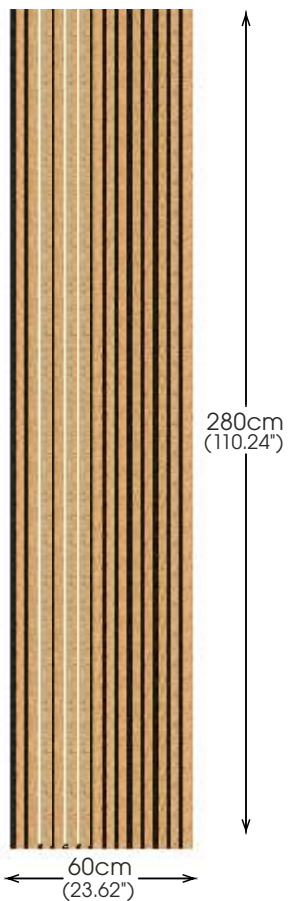

Panel LED
60x280cm
(23.62"x110.24")